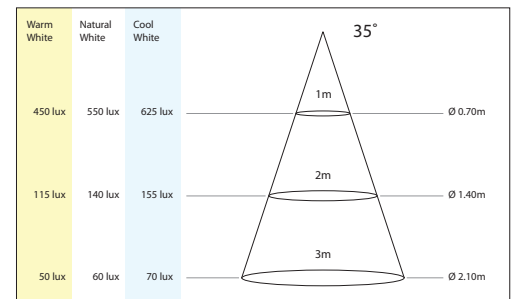

Luxi LED spot - L05430

**Features**

The Luzern LED spot has a rotation angle of 45° and is specially designed to use in combination with the Lumoluce Luzern plates.

**Specifications**

Input current	350mA or 700mA (max.)
Input power	2.3W at 700mA (max.)
Forward voltage	3.3V
Number of LEDs	1
LED type	Current
LED Expected lifetime	50.000hrs / 70%
Approved Drivers	Lumotech L05011iNS / L05013NS / L05016iNS / L05020NS / L05021NS (See website for more info)
Dimmable	Depends on the used driver
Ambient Temperature (Ta)	-20°C to +35°C
Available LED Colours	Warm white / Natural white / Cool white / (On request: Red / Blue / Green / Amber)
Default light angle	35°
Photometric specifications	See page 2
Classifications	III, IP20, F
Case dimensions (LxWxH)	35 x 49 x 38 mm
Built in size (Ø)	n/a
Case material	Anodized aluminium
Case colors	Aluminium (Anodized) / Black (Anodized) / White (RAL 9010)
Case weight	45 gram
Max. Case temperature (Tc)	70°C
Storage temperature	-20°C to +50°C
Mounting	Surface mount
Lead connection method	Lumoluce 'Click and go' - connector system
Rotation angle	45°
Approvals	CE