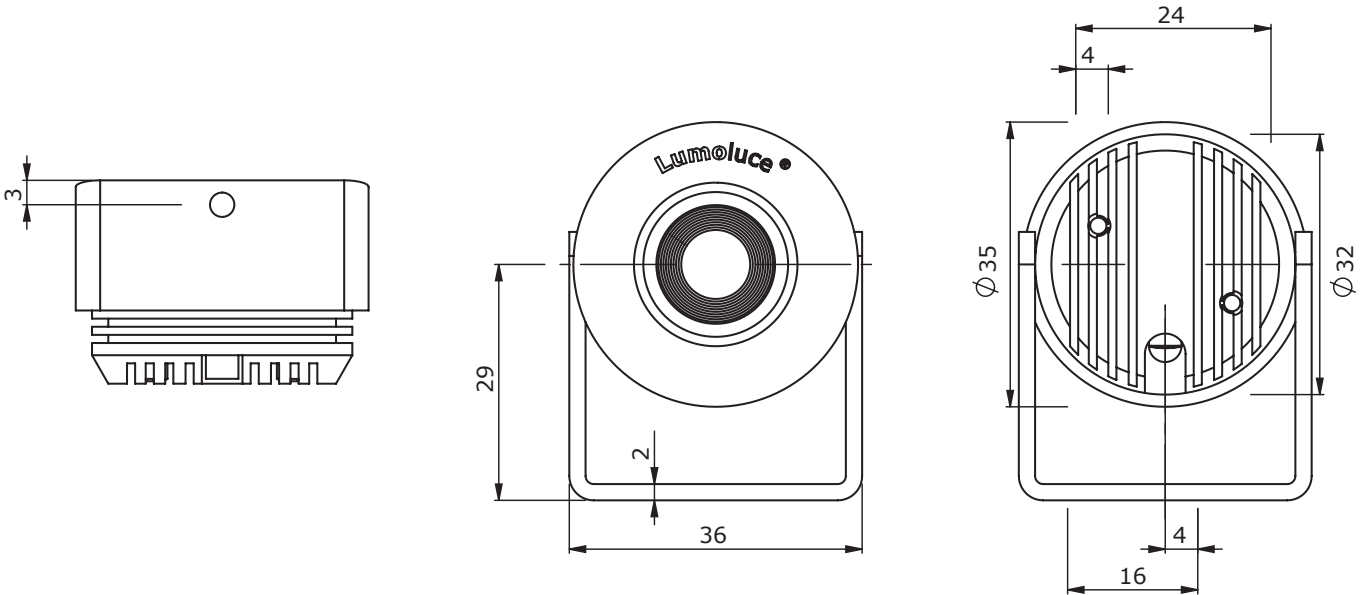

Luxi LED spot - L05430

**Features**

The Luzern LED spot has a rotation angle of 45° and is specially designed to use in combination with the Lumoluce Luzern plates.

**Specifications**

Input current	350mA or 700mA (max.)
Input power	2.3W at 700mA (max.)
Forward voltage	3.3V
Number of LEDs	1
LED type	Current
LED Expected lifetime	50.000hrs / 70%
Approved Drivers	Lumotech L05011iNS / L05013NS / L05016iNS / L05020NS / L05021NS (See website for more info)
Dimmable	Depends on the used driver
Ambient Temperature (Ta)	-20°C to +35°C
Available LED Colours	Warm white / Natural white / Cool white / (On request: Red / Blue / Green / Amber)
Default light angle	35°
Photometric specifications	See page 2
Classifications	III, IP20, F
Case dimensions (LxWxH)	35 x 49 x 38 mm
Built in size (Ø)	n/a
Case material	Anodized aluminium
Case colors	Aluminium (Anodized) / Black (Anodized) / White (RAL 9010)
Case weight	45 gram
Max. Case temperature (Tc)	70°C
Storage temperature	-20°C to +50°C
Mounting	Surface mount
Lead connection method	Lumoluce 'Click and go' - connector system
Rotation angle	45°
Approvals	CE

Luxi LED spot - L05430

**Technical drawing**

Some technical drawings of this product are shown below.

**Order**

Luxi - L05430 Warm white - Alu case	L05430WW
Luxi - L05430 Warm white - White case	L05430WW-W
Luxi - L05430 Natural white - Alu case	L05430NW
Luxi - L05430 Natural white - White case	L05430NW-W
Luxi - L05430 Cool white - Alu case	L05430CW
Luxi - L05430 Cool white - White case	L05430CW-W